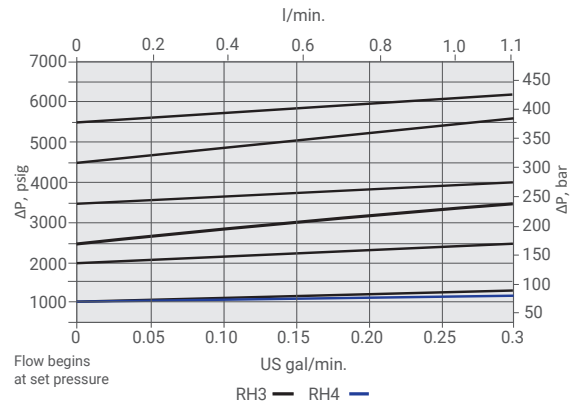

Flow Data

(70°F/20°C)

RH3 & RH4 Series

Air Flow

Water Flow

Air Flow

Water Flow

RL3 & RL4 Series

Air Flow

Water Flow