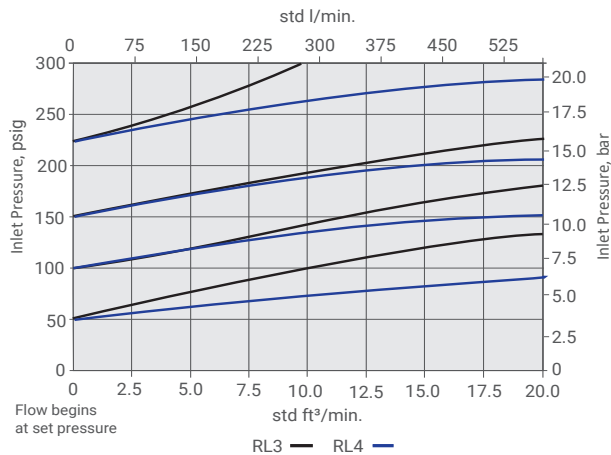

Flow Data

(70°F/20°C)

RH3 & RH4 Series

Air Flow

Water Flow

Air Flow

Water Flow

RL3 & RL4 Series

Air Flow

Water Flow