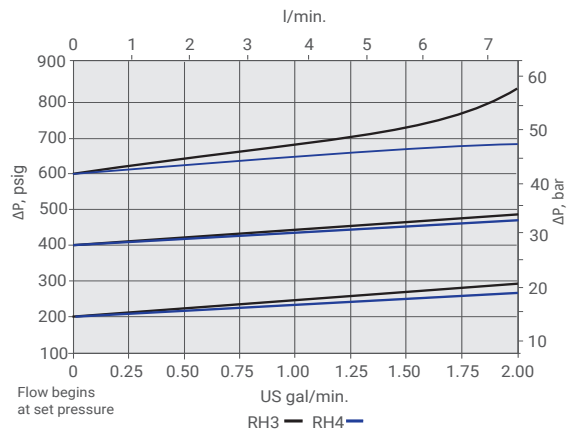

Flow Data

(70°F/20°C)

RH3 & RH4 Series

Air Flow

Water Flow

Air Flow

Water Flow

RL3 & RL4 Series

Air Flow

Water Flow