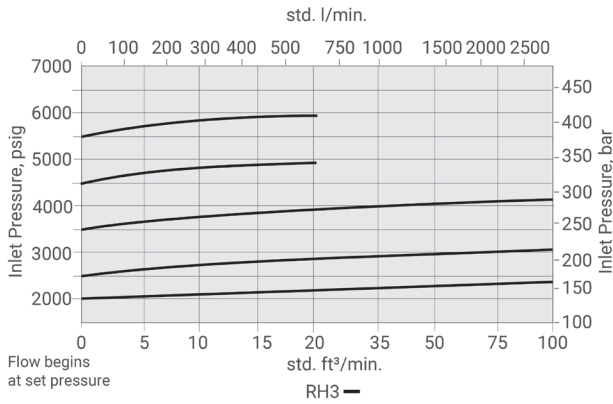

Flow Data

(70°F/20°C)

RH3 & RH4 Series

Air Flow

Water Flow

Air Flow

Water Flow

RL3 & RL4 Series

Air Flow

Water Flow