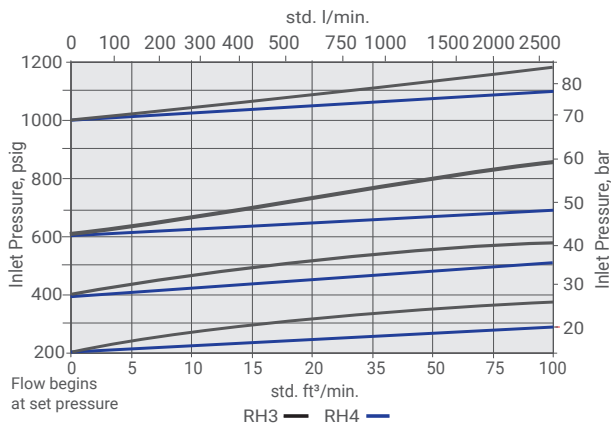

Flow Data

(70°F/20°C)

RH3 & RH4 Series

Air Flow

Water Flow

Air Flow

Water Flow

RL3 & RL4 Series

Air Flow

Water Flow